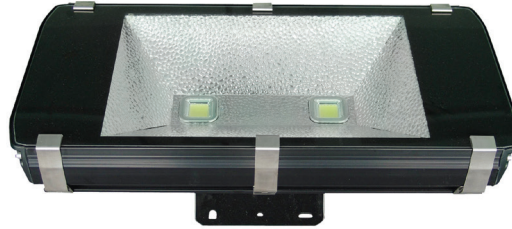

LEDFL140
140W LED Flood Light (240V Only)

GRC Lighting

*R & C Agency International
Lighting Specialists for over 15 years*

Description: 140W LED flood light suitable for in-door and out-door.

Working Temperature: - 40° C to 55° C

Material: Aluminium

Dimmable: No

Warranty: 2 years replacement only warranty

Item Code	Body Type	Wattage	Input	Lumen Output	Beam	Colour Temp	Fitting Colour	Size L x W x H
LEDFL140	Standard	160W	240V	14000 Lm	100°	6000K	Black	285 x 600 x 215 mm