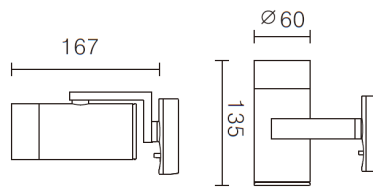

EXT355 EXT4-355
13W Commercial Barrel Track Spot

GRC Lighting
R & C Agency International
Lighting Specialists for over 15 years

Description: Commercial grade track light. COB LED technology coupled with passive thermal management guarantees a long life span of fitting. Features 355° rotation and 180° tilt. Purpose made reflectors combined with optional attachments such as barn door, matte glass, black rim hood, and honeycomb allow flexible options in shaping light and creating supreme visual comfort.

LED Type: COB LED

Material: Aluminium

Optional Beam: 15° available on request

Item Code	Track Type	Wattage	Input	Lumen Output	Beam	Colour Temp.	Fitting Colour	Head Size D x L
EXT355	Single Circuit	13W	350mA, 36V	1300 Lm / 1339 Lm	24° / 36° / 50°	3000K / 4000K / 5000K	Black / White	60 x 135 mm
EXT4-355	Three Circuit	13W	350mA, 36V	1300 Lm / 1339 Lm	24° / 36° / 50°	3000K / 4000K / 5000K	Black / White	60 x 135 mm

Accessories to suit

Item Code	EXT355BARNDOOR	EXT355HONEYCOMB	EXT355MATGLASS	EXT355RING	EXT355SCULGLASS
Image					
Function	Flexible option for shaping light and controlling spill	Helps to lower glare and increases control of light spill	Softens the Light	Further helps to control glare	Special use, purpose designed glass used to turn beam from round shape into either a horizontal or vertical rectangular shape. Rotate the glass to rotate the orientation of rectangle. Useful for display of artwork. Further diffuses light compared to stock glass.