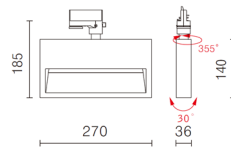

**EXT358 EXT4-358**  
**34W Commercial**  
**Wall Washing Track Head**

**GRC Lighting**

*R & C Agency International*  
*Lighting Specialists for over 15 years*

**Description:** 34W LED Triac dimmable commercial wall washer track fitting with neat and clean bracket features a no visible wire aesthetic. 355° rotate and 30° tilt makes it a great general purpose light. Produces a wide, uniform square shape light, useful for washing walls or artwork, properly highlights central object.

**Material:** Aluminium

Item Code	Track Type	Wattage	Input	Lumen Output	Beam	Colour Temperature	Fitting Colour	Size L x W x H
EXT358	Single Circuit	34W	1000mA, 29 - 32V	3800 Lm / 3914 Lm	100°	3000K / 4000K	Black / White	270 x 160 x 36 mm
EXT4-358	Three Circuit	34W	1000mA, 29 - 32V	3800 Lm / 3914 Lm	100°	3000K / 4000K	Black / White	270 x 160 x 36 mm