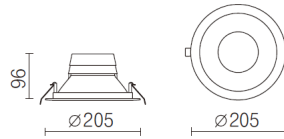

D039-R Downlight With Mirrored Dark Reflector

GRE Lighting

R & C Agency International
Lighting Specialists for over 15 years

Description: Mirrored dark light reflector with UGR<19 and bat-wing light distribution for commercial applications. Suits cut-outs of 175-200mm. State-of-the-art COB LED technology with excellent thermal management for long life. Replaces 2 x18W CFL.

LED Type: COB LED

Material: Aluminium

Dimmable: Yes, with selected dimmers and drivers

Include Driver: Non-dimmable driver

*Photometric available upon request

Item Code	Wattage	Input	Lumen Output	Beam	Colour Temperature	Fitting Colour	Size D x H	Cut Size D
D039-R	17W	500mA, 29-32V	1700 Lm / 1751 Lm	70°	3000K / 4000K	Black / White	205 x 96 mm	175 mm