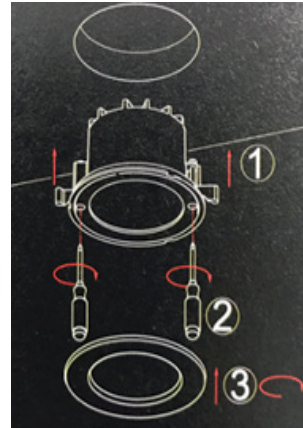

D049-R D050-R
IP66 IK06 Outdoor
Commercial Downlight

GRE Lighting
R & C Agency International
Lighting Specialists for over 15 years

Description: Class leading, innovative high performance outdoor downlight with IP66 weatherproofing and IK06 impact resistance. Available in either 18W (2100 Lm) or 26W (2900 Lm) output. Choices of various reflectors with a deep waffle frame producing a 30° cut-off angle make this the number one choice in architectural grade external lighting. Optional honeycomb available to further reduce beam spread. Twist lock system instead of traditional spring clips allow for no visible screw aesthetic as well as quick fit-off

Material: Aluminium

Dimmable: Optional

Include Driver: Yes, non-dimmable driver enclosed in weather proof box

Optional Beam: D049-R: 10° available on request
 D050-R: 10° available on request

Item Code	Wattage	Input	Lumen Output	Beam	CCT	Fitting Colour	Size D x H	Cut Size D
D049-R	18W	500mA, 35V	2100 Lm / 2163 Lm	20°/40° / 70°	3000K / 4000K	Black / White	165 x 94 mm	150 mm
D050-R	26W	700mA, 36V	2784 Lm / 2900 Lm / 2987 Lm	20°/40° / 70°	2700K / 3000K / 4000K	Black / White	220 x 130 mm	200 mm