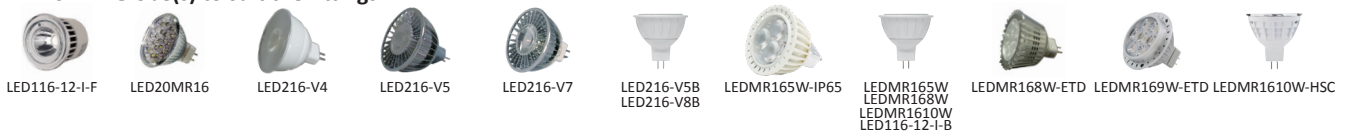

MR16 LED Globe(s) to suit the fittings

LED Module(s) to suit the fittings

R&C AGENCY INTERNATIONAL

94 Wecker Road,
Mansfield, QLD, 4122

Email: sales@rcagency.com.au
Ph: (07) 3216 2888
Fax: (07) 3216 2999

Opening Hour:
8:00am to 4:30pm Monday to Friday
*Showroom by appointment only