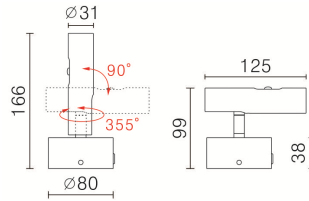

W0016

Mini Surface Mounted Spot Wall Light

GRC Lighting

R & C Agency International
Lighting Specialists for over 15 years

Description: 3 watt COB LED surface mount light with button dimming function from 5% to 100%. Designed with adjustable head. Various of beam angles available. No visible cable or screws make it an excellent aesthetic choice for high end installs as bed lights or cabinet lights. Features 355° rotation and 90° tilt.

LED Type: COB

Material: Aluminium

Dimmable: Yes

Include Driver: Yes

Item Code	Wattage	Input	Lumen Output	Beam	CCT	Fitting Colour	Head Size D x H	Plate Size D
W0016	3W	700mA, 5V	180 Lm / 185 Lm	36°	3000K / 4000K	Black / White	31 x 125 mm	80 mm