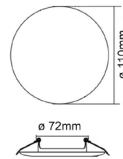

G807MATT/COVE

GRE Lighting

R & C Agency International
Lighting Specialists for over 15 years

| Item Code | Colour | Material | Overall Size | Minimum Hole | Maximum Hole |
|---------------|--------|----------|--------------|--------------|--------------|
| G807MATT/COVE | White | Steel | 110mm | 72mm | 100mm |