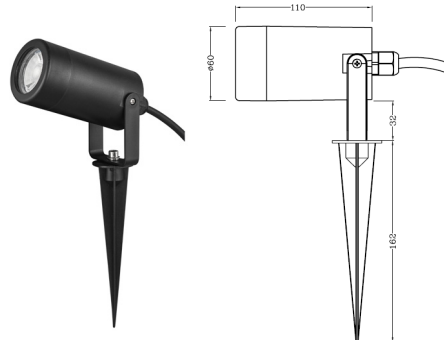

EX5031

Plastic bulkhead with spike

GRC Lighting

R & C Agency International
Lighting Specialists for over 15 years

Description: LED surface mounted plastic bulkhead with UV resistant and anti-corrosive features. Excellent feature for outdoor.
Material: Plastic
Cable: Comes with 0.75m² rubber cable

IP
44

Item Code	Max. Lamp Wattage	Lamp Base	Input	Fitting Colour	Head Size D x L	Spike Length
EX5031	7W LED	MR16	12V	Black / White	60 x 110 mm	162 mm

MR16 LED Globe(s) to suit the fittings

LED20MR16

LED216-V4