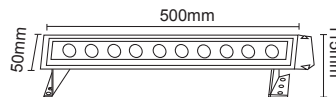

LEDWWS001 Outdoor Aluminium Wall Washer

GRC Lighting

R & C Agency International
Lighting Specialists for over 15 years

- Description:** High powered IP65 aluminium wall washer available in cool white and RGB version suitable for decorative outdoor lighting.
- LED Type:** TO
- Operating Temperature:** 0°C ~ 40°C
- Material:** Aluminium ; Glass, End cap and Housing are silicone sealed 3mm Tempered Glass, Optical Lens IP68 Cable Gland
- Inclusion:** IP68 Cable
- Dimmable:** No
- Include Driver:** No
- RGB Requirement:** RGB Controller Required for LEDWWS001RGB

Item Code	Wattage	Input	Lumen Output	Beam Angle	Colour Temperature	Fitting Colour	Size WxHxL
LEDWWS001CW	22W	24V DC	1036 Lm	30°	6000K	Silver Powder Coated	50 x 115 x 500 mm
LEDWWS001RGB	29W	24V DC	479 Lm	30°	RGB	Silver Powder Coated	50 x 115 x 500 mm