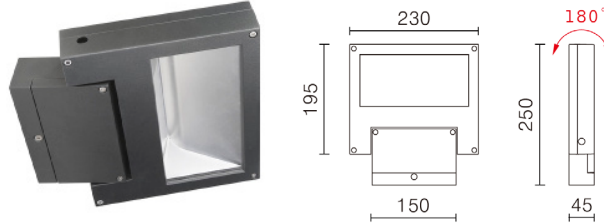

W0077

Multi-Function Adjustable Wall Washing Light / Landscape Light

GRE Lighting

R & C Agency International
Lighting Specialists for over 15 years

Description: IP56 Ceiling washing or wall washing adjustable wall light / Landscape Light (LED compartment is IP66). Versatile design, which can be mounted on wall, ground or transform into a bollard. 180° swivel.

LED Type: SMD

Material: Die-cast Aluminium

Dimmable: Yes

Item Code	Wattage	Input	Lumen Output	CCT	Fitting Colour	Size L x W x H
W0077	27W	700mA, 34.8-38.4V	2900 Lm / 2987 Lm	3000K / 4000K	Black / White	230 x 45 x 250 mm

Ceiling Washlighting

Uniform light effect gives a bright and spacious impression to ceilings. The distance (d) of the luminaire to the ceiling should be at least 1.5m.

Wall Washlighting

To keep uniform vertical illuminance with 6 meter height (h), the distance (d) from the wall should be at least 1 meter, the spacing for 2 luminaires shall be 2 meter.