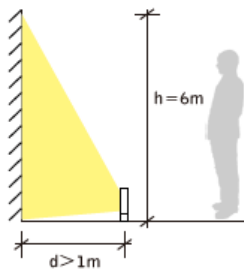

LED Type: SMD

Material: Die-cast Aluminium

Dimmable: Yes

Item Code	Wattage	Input	Lumen Output	CCT	Fitting Colour	Size L x W x H
W0077	27W	700mA, 34.8-38.4V	2900 Lm / 2987 Lm	3000K / 4000K	Black / White	230 x 45 x 250 mm

Ceiling Washlighting

Uniform light effect gives a bright and spacious impression to ceilings. The distance (d) of the luminaire to the ceiling should be at least 1.5m.

Wall Washlighting

To keep uniform vertical illuminance with 6 meter height (h), the distance (d) from the wall should be at least 1 meter, the spacing for 2 luminaires shall be 2 meter.