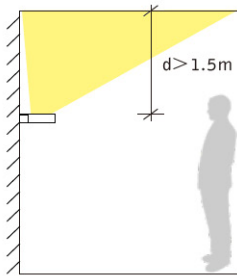

W0077

Multi-Function Adjustable Wall Washing Light / Landscape Light

GRE Lighting

R & C Agency International
Lighting Specialists for over 15 years

Description: IP56 Ceiling washing or wall washing adjustable wall light / Landscape Light (LED compartment is IP66). Versatile design, which can be mounted on wall, ground or transform into a bollard. 180° swivel.

LED Type: SMD

Material: Die-cast Aluminium

Dimmable: Yes

Item Code	Wattage	Input	Lumen Output	CCT	Fitting Colour	Size L x W x H
W0077	27W	700mA, 34.8-38.4V	2900 Lm / 2987 Lm	3000K / 4000K	Black / White	230 x 45 x 250 mm

Ceiling Washlighting

Uniform light effect gives a bright and spacious impression to ceilings. The distance (d) of the luminaire to the ceiling should be at least 1.5m.

Wall Washlighting

To keep uniform vertical illuminance with 6 meter height (h), the distance (d) from the wall should be at least 1 meter, the spacing for 2 luminaires shall be 2 meter.