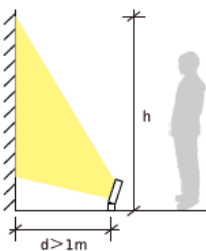

LED Type: SMD
Material: Die-cast Aluminium
Dimmable: Yes

Item Code	Wattage	Input	Lumen Output	CCT	Fitting Colour	Size L x W x H
W0078	27W	700mA, 34.8-38.4V	2900 Lm / 2987 Lm	3000K / 4000K	Black / White	230 x 45 x 250 mm

Up Floodlights

With its higher central intensity, up-lights the ceiling to brighten the space indirectly to improve the atmosphere. The distance (d) of the luminaire to the ceiling should be at least 1.5m.

Down Floodlighting

To light the floor with sufficient brightness, it's suggested to install the luminaire at 1.5 meter height to prevent uncomfortable glare.

Wall Floodlighting

To keep uniform vertical illuminance with 4.5 meter height (h), the distance (d) from the wall should be at least 1 meter, the spacing for 2 luminaires shall be 1.5 meter. gives a higher contrast effect a higher contrast effect