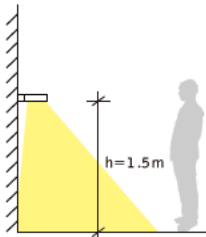

LED Type: SMD
Material: Die-cast Aluminium
Dimmable: Yes

Item Code	Wattage	Input	Lumen Output	CCT	Fitting Colour	Size L x W x H
W0078	27W	700mA, 34.8-38.4V	2900 Lm / 2987 Lm	3000K / 4000K	Black / White	230 x 45 x 250 mm

Down Floodlighting

To light the floor with sufficient brightness, it's suggested to install the luminaire at 1.5 meter height to prevent uncomfortable glare.

Wall Floodlighting

To keep uniform vertical illuminance with 4.5 meter height (h), the distance (d) from the wall should be at least 1 meter, the spacing for 2 luminaires shall be 1.5 meter. gives a higher contrast effect a higher contrast effect