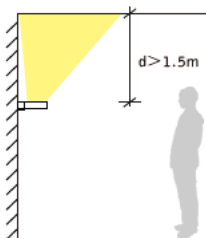

LED Type: SMD
Material: Die-cast Aluminium
Dimmable: Yes

Item Code	Wattage	Input	Lumen Output	CCT	Fitting Colour	Size L x W x H
W0078	27W	700mA, 34.8-38.4V	2900 Lm / 2987 Lm	3000K / 4000K	Black / White	230 x 45 x 250 mm

Down Floodlighting

To light the floor with sufficient brightness, it's suggested to install the luminaire at 1.5 meter height to prevent uncomfortable glare.

Wall Floodlighting

To keep uniform vertical illuminance with 4.5 meter height (h), the distance (d) from the wall should be at least 1 meter, the spacing for 2 luminaires shall be 1.5 meter. gives a higher contrast effect a higher contrast effect