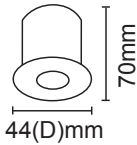

F352CH/LED