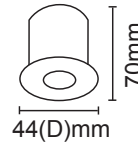

IP68CON/T

Must use with IP68 connectors

Description: 12V DC Wall Light Deck Light in various colours

LED Colour: See Optional LED lamps

Material: Aluminium, Plastic Electroplating Housing

Include Driver: No

Dimmable: No

Item Code	Wattage	Input	Fitting Colour	Size	Cut Size D
F351CH/LED	Max. 1W LED	12V DC	Stainless Steel	44 (D) x 70 (H) mm	37 mm
F352CH/LED	Max. 1W LED	12 VDC	Stainless Steel	44 (L) x 44 (W) x 70 (H) mm	37 mm

12V LED Transformer/s to suit 1W fittings

IP20 LED Transformers		IP rated LED Transformers	
CODE	QTY	CODE	QTY
TM12VDC4.2W	3	TM12VDC25W/T	20
TM12VDC8.4W	6	TM12VDC40WIPFT	32
TM12VDC12W/T	9	TM12VDC60WIPFT	48
TM12VDC20W/TD	16		

G4 LED Globe(s) to suit the fittings

R&C AGENCY INTERNATIONAL

94 Wecker Road,
Mansfield, QLD, 4122

Email: sales@rcagency.com.au
Ph: (07) 3216 2888
Fax: (07) 3216 2999

Opening Hour:
8:00am to 4:30pm Monday to Friday
*Showroom by appointment only