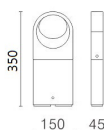

G2009-350
Round Head Garden Bollard - 350mm

GRC Lighting

*R & C Agency International
Lighting Specialists for over 15 years*

Description: IP65 Round module head garden bollard. With die-cast aluminium body, providing long life time. In-built driver included. Easy to install. Anti-dazzle shielded light head with two sided symmetrical light distribution create trendy visual effect. Perfect outdoor luminaire, great to apply in private houses and gardens.

Material: Die-Cast aluminium

Item Code	Wattage	Input	Lumen Output	Colour Temperature	Fitting Colour	Overall Size L x W x H
G2009-350	6W	350mA, 17V	800 Lm / 824 Lm	3000K / 4000K	Black / White	150 x 45 x 350 mm