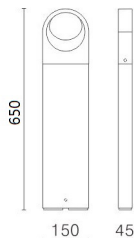

G2009-650
Round Head Garden Bollard - 650mm

GRC Lighting

*R & C Agency International
Lighting Specialists for over 15 years*

Description: IP65 Round module head garden bollard. With die-cast aluminium body, providing long life time. In-built driver included. Easy to install. Anti-dazzle shielded light head with two sided symmetrical light distribution create trendy visual effect. Perfect outdoor luminaire, great to apply in private houses and gardens.

Material: Die-Cast aluminium

Item Code	Wattage	Input	Lumen Output	Colour Temperature	Fitting Colour	Overall Size L x W x H
G2009-650	6W	350mA, 17V	800 Lm / 824 Lm	3000K / 4000K	Black / White	150 x 45 x 650 mm