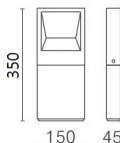

G2010-350
Square Head Garden Bollard

GRC Lighting

*R & C Agency International
Lighting Specialists for over 15 years*

Description: IP65 Square module head garden bollard. With die-cast aluminium body, providing long life time. In-built driver included. Easy to install. Anti-dazzle shielded light head with two sided symmetrical light distribution create trendy visual effect. Perfect outdoor luminaire, great to apply in private houses and gardens.

Material: Die-Cast aluminium

Item Code	Wattage	Input	Lumen Output	Colour Temperature	Fitting Colour	Overall Size L x W x H
G2010-350	6W	350mA, 17V	800 Lm / 824 Lm	3000K / 4000K	Black / White	150 x 45 x 350 mm