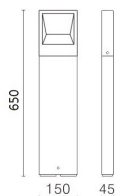

**G2010-650**  
Square Head Garden Bollard

**GRC Lighting**

*R & C Agency International  
Lighting Specialists for over 15 years*

**Description:** IP65 Square module head garden bollard. With die-cast aluminium body, providing long life time. In-built driver included. Easy to install. Anti-dazzle shielded light head with two sided symmetrical light distribution create trendy visual effect. Perfect outdoor luminaire, great to apply in private houses and gardens. By default supplied as 240v mains powered, but also available in a 12 or 24v DC custom variation on request.

**Material:** Die-Cast aluminium

Item Code	Wattage	Input	Lumen Output	Colour Temperature	Fitting Colour	Overall Size L x W x H
G2010-650	6W		800 Lm / 824 Lm	3000K	Black	150 x 45 x 650 mm

**R&C AGENCY INTERNATIONAL**