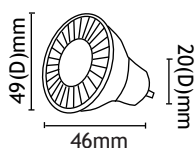

LED210-V5
5W Non-Dimmable Enclosable
GU10 Lamp

GRE Lighting

R & C Agency International
Lighting Specialists for over 15 years

Enclosable: Yes
 Lamp Base: GU10
 Dimmable: No
 No. of Chips: 1 PC

Item Code	Wattage	Input	Lumen Output	Beam Angle	Lumen Efficiency	Colour Temperature	Size D x L
LED210GRV5	5W	240V AC	N/A	50°	N/A	Green	49 x 46 mm
LED210SUNWV5	5W	240V AC	200 Lm	50°	45 Lm / W	6000K	49 x 46 mm
LED210WARWV5	5W	240V AC	185 Lm	50°	40 Lm / W	3000K	49 x 46 mm