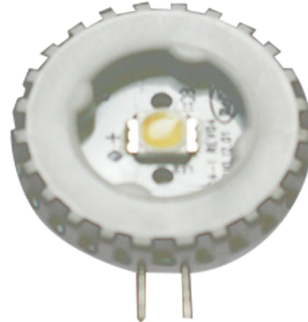

LEDBIPIN35-N
3.5W High Powered Round Disc Bi-Pin Lamp

GRC Lighting

*R & C Agency International
 Lighting Specialists for over 15 years*

Diameter (Ø) : 29mm

Enclosable: Yes
 Lamp Base: G4 Bi-Pin
 Dimmable: No

Item Code	Wattage	Input	Lumen Output	Beam Angle	Colour Temperature	Size D x L
LEDBIPIN35CWN	3.5W	12V DC	235 Lm	100°	5700K	29 x 36 mm
LEDBIPIN35WWN	3.5W	12V DC	200 Lm	100°	3000K	29 x 36 mm

R&C AGENCY INTERNATIONAL