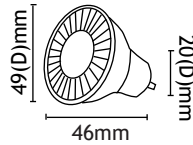

LED210-V7
7W Non-Dimmable GU10 Lamp

GRE Lighting

R & C Agency International
Lighting Specialists for over 15 years

Enclosable: No
 Lamp Base: GU10
 Dimmable: No
 No. of Chips: 1 PC

Item Code	Wattage	Input	Lumen Output	Beam Angle	Lumen Efficiency	Colour Temperature	Size D x L
LED210SUNWV7	7W	240V AC	460 Lm	50°	70 Lm / W	6000K	49 x 46 mm