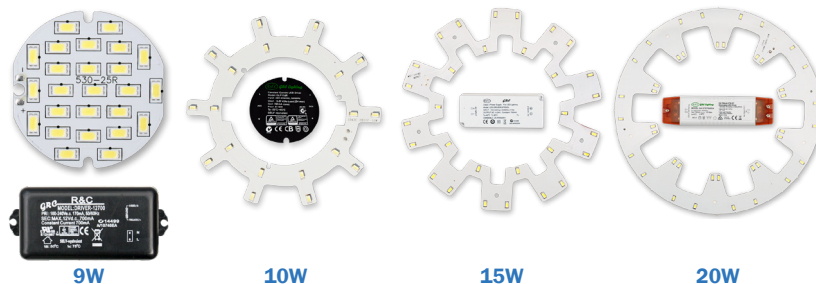

PA-MOD-E LED Module Plates with Drivers

gRC Lighting

R & C Agency International
Lighting Specialists for over 15 years

Description: LED Module Plates with Drivers
Material: Aluminium
Dimmable: Optional
Include Driver: Yes

Item Code	Wattage	Input	Lumen Output	Beam Angle	Colour Temperature	Size D
PA-MOD-E-9W	9W	700mA	1100 Lm / 1000 Lm	120°	3000K / 6000K	78 mm
PA-MOD-E-10W	10W	700mA	1100 Lm / 1200 Lm	120°	3000K / 6000K	Outer Ring Size: 162 mm ; Inner Ring Size: 90 mm
PA-MOD-E-15W	15W	700mA	1700 Lm / 1800 Lm	120°	3000K / 6000K	Outer Ring Size: 225 mm ; Inner Ring Size: 130 mm
PA-MOD-E-20W	20W	700mA	2300 Lm / 2400 Lm	120°	3000K / 6000K	Outer Ring Size: 272 mm ; Inner Ring Size: 165 mm