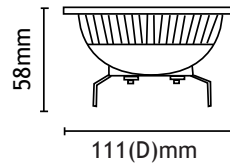

Enclosable: No
Lamp Base: AR111
Dimmable: No
No. of Chips: 1 PC

*Compatible with some, not all electronic transformers. 12V DC preferred.

Item Code	Wattage	Input	Lumen Output	Lumen Efficiency	Beam Angle	Colour Temperature	Size D x L
LEDAR111WW-COB	17W	12V AC/DC	1000 Lm	58 Lm / W	14°	2700K	111 x 58 mm

R&C AGENCY INTERNATIONAL

94 Wecker Road,
Mansfield, QLD, 4122

Email: sales@rcagency.com.au
Ph: (07) 3216 2888
Fax: (07) 3216 2999

Opening Hour:
8:00am to 4:30pm Monday to Friday
*Showroom by appointment only