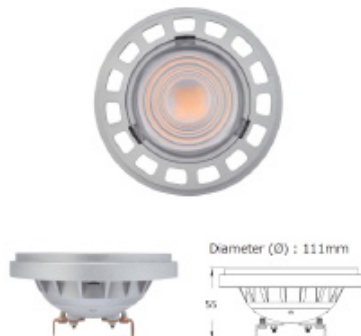

**LEDAR111CCU-32
LEDAR111CCU-48
20W 700mA LED Lamp**

GRC Lighting

*R & C Agency International
Lighting Specialists for over 15 years*

Enclosable: No
Lamp Base: AR111
Dimmable: Yes, if used with dimmable driver

*Recommended driver: LEDDR26700DTN (Dimmable) or LEDDR24700OSRAM

Item Code	Wattage	Input	Lumen Output	Beam Angle	Colour Temperature	Size D x L
LEDAR111CCU-32	20W	700mA	1700 Lm (5000K) 1600 Lm (3000K)	32°	5000K 4000K 3000K	111 x 55 mm
LEDAR111CCU-48	20W	700mA		48°		111 x 55 mm