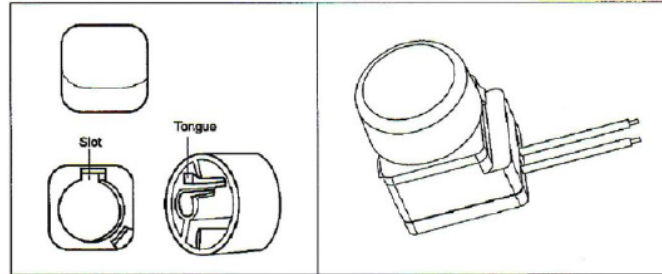

**SDF30**  
**1-10V Dimmable ECG**

**GRC Lighting**

*R & C Agency International*  
*Lighting Specialists for over 15 years*

**Item Code:** SDF30  
**Description:** 1-10V dimmable ECG with straight forward installation, and compatible with Clipsal and HPM switchboards. Compatible with compatible transformers and drivers that accept a 1-10V control.  
**Maximum fittings controlled:** 30  
**Maximum connection cable length:** 300m

Wiring Diagram

**R&C AGENCY INTERNATIONAL**

94 Wecker Road,  
 Mansfield, QLD, 4122

Email: sales@rcagency.com.au  
 Ph: (07) 3216 2888  
 Fax: (07) 3216 2999

Opening Hour:  
 8:00am to 4:30pm Monday to Friday  
 \*Showroom by appointment only