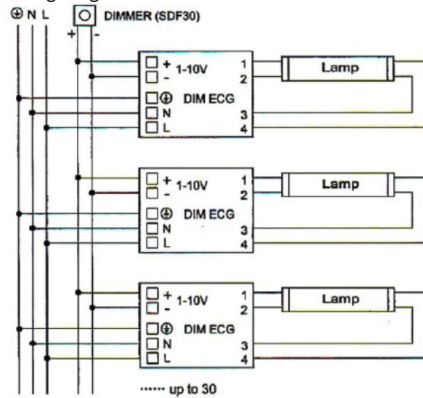

**SDF30**  
**1-10V Dimmable ECG**

**GRC Lighting**

*R & C Agency International*  
*Lighting Specialists for over 15 years*

**Item Code:** SDF30  
**Description:** 1-10V dimmable ECG with straight forward installation, and compatible with Clipsal and HPM switchboards. Compatible with compatible transformers and drivers that accept a 1-10V control.  
**Maximum fittings controlled:** 30  
**Maximum connection cable length:** 300m

Wiring Diagram

**R&C AGENCY INTERNATIONAL**

94 Wecker Road,  
 Mansfield, QLD, 4122

Email: sales@rcagency.com.au  
 Ph: (07) 3216 2888  
 Fax: (07) 3216 2999

Opening Hour:  
 8:00am to 4:30pm Monday to Friday  
 \*Showroom by appointment only