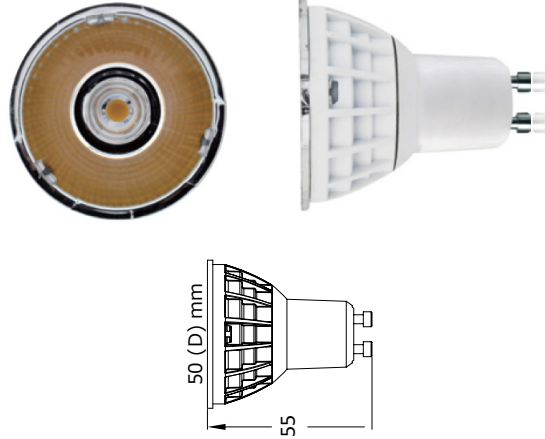

LEDGU1010W-SHC
Narrow Beam High CRI 10W GU10
LED Lamp

GRC Lighting

R & C Agency International
Lighting Specialists for over 15 years

LED Type: Luminus
 Enclosable: No
 Lamp Base: GU10
 Dimmable: No
 No. of Chips: 1PCS

Item Code	Wattage	Input	Candela	Lumen Output	Beam Angle	CRI	Colour Temperature	Size D x L
LEDGU1010WCWSHC	10W	240V	4055	470 Lm	13°	90	5000K	50 x 55 mm
LEDGU1010WNWSHC	10W	240V	4055	430 Lm	13°	90	4000K	50 x 55 mm
LEDGU1010WXWSHC	10W	240V	3555	340 Lm	13°	95	2700K	50 x 55 mm