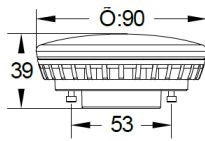

**LEDGX53-/8W
8.5W GX53 Based Lamp**

GRC Lighting

*R & C Agency International
Lighting Specialists for over 15 years*

Enclosable: No
Lamp Base: GX53
Dimmable: No
No. of Chips: 24 PCS

IP 20 CRI 80

Item Code	Wattage	Input	Lumen Output	Lumen Efficiency	Beam Angle	Colour Temperature	Size D x L
LEDGX53CW/8W	8.5W ± 10%	240V AC	620 Lm	80 Lm / W	105°	5000K	90 x 39 mm
LEDGX53WW/8W	8.5W ± 10%	240V AC	600 Lm	80 Lm / W	105°	3000K	90 x 39 mm