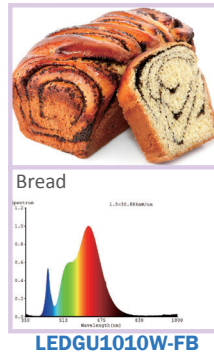

LEDGU1010W-F
Food Specialty GU10 LED Lamp

GRE Lighting

*R & C Agency International
 Lighting Specialists for over 15 years*

Descriptions: Depending on the variant of lamp, wavelengths of light are specially geared towards certain food types: such as fish, meat, bread and vegetables. Food goods will appear more fresh and inviting due to enhancing and highlighting the natural colours.

Lamp Base: GU10

Dimmable: Yes

No. of Chips: 8 PCS

Item Code	Food Type	Wattage	Beam Angle	Colour Temperature	Dimmable	Size D x L
LEDGU1010W-FB	For Bread	10W	60°	3000K	Yes	50 x 55 mm
LEDGU1010W-FF	For Fish	10W	60°	5000K	Yes	50 x 55 mm
LEDGU1010W-FM	For Meat	10W	60°	3000K	Yes	50 x 55 mm
LEDGU1010W-FV	For Vegetables	10W	60°	4000K	Yes	50 x 55 mm