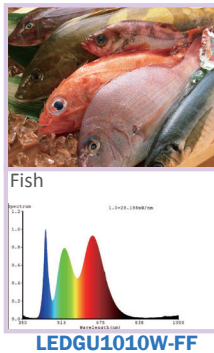

LEDGU1010W-F
Food Specialty GU10 LED Lamp

GRE Lighting

*R & C Agency International
 Lighting Specialists for over 15 years*

Descriptions: Depending on the variant of lamp, wavelengths of light are specially geared towards certain food types: such as fish, meat, bread and vegetables. Food goods will appear more fresh and inviting due to enhancing and highlighting the natural colours.

Lamp Base: GU10

Dimmable: Yes

No. of Chips: 8 PCS

Item Code	Food Type	Wattage	Beam Angle	Colour Temperature	Dimmable	Size D x L
LEDGU1010W-FB	For Bread	10W	60°	3000K	Yes	50 x 55 mm
LEDGU1010W-FF	For Fish	10W	60°	5000K	Yes	50 x 55 mm
LEDGU1010W-FM	For Meat	10W	60°	3000K	Yes	50 x 55 mm
LEDGU1010W-FV	For Vegetables	10W	60°	4000K	Yes	50 x 55 mm