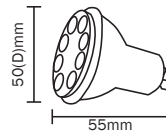

Descriptions: Depending on the variant of lamp, wavelengths of light are specially geared towards certain food types: such as fish, meat, bread and vegetables. Food goods will appear more fresh and inviting due to enhancing and highlighting the natural colours.

Lamp Base: GU10

Dimmable: Yes

No. of Chips: 8 PCS

Item Code	Food Type	Wattage	Beam Angle	Colour Temperature	Dimmable	Size D x L
LEDGU1010W-FB	For Bread	10W	60°	3000K	Yes	50 x 55 mm
LEDGU1010W-FF	For Fish	10W	60°	5000K	Yes	50 x 55 mm
LEDGU1010W-FM	For Meat	10W	60°	3000K	Yes	50 x 55 mm
LEDGU1010W-FV	For Vegetables	10W	60°	4000K	Yes	50 x 55 mm

R&C AGENCY INTERNATIONAL

94 Wecker Road,
Mansfield, QLD, 4122

Email: sales@rcagency.com.au
Ph: (07) 3216 2888
Fax: (07) 3216 2999

Opening Hour:
8:00am to 4:30pm Monday to Friday
*Showroom by appointment only