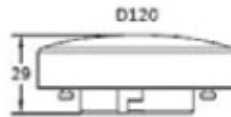

**LEDGX53-/6W
6W GX53 Based Lamp**

GRE Lighting

*R & C Agency International
Lighting Specialists for over 15 years*

Enclosable: No
Lamp Base: GX53
Dimmable: No
No. of Chips: 6 PCS

Item Code	Wattage	Input	Lumen Output	Lumen Efficiency	Beam Angle	Colour Temperature	Size D x H
LEDGX53CW/6W	6W ± 10%	240V AC	470 Lm	80 Lm / W	105° ± 10%	5000K	75 x 29 mm
LEDGX53WW/6W	6W ± 10%	240V AC	400 Lm	70 Lm / W	105° ± 10%	3000K	75 x 29 mm