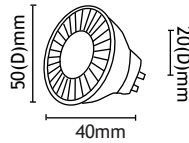

**LED216-V5
MR16 Lamp**

GRC Lighting

*R & C Agency International
Lighting Specialists for over 15 years*

LED216-V5

Lamp Base: MR16
Dimmable: Yes, if Dimmable Transformer is used

Item Code	Wattage	Input	Lumen Output	Beam Angle	Colour Temperature	Size D x L	Enclosable
LED216GRV5	5W ± 10%	12V	N/A	45°	Green	50 x 40 mm	Yes
LED216REDV5	5W ± 10%	12V	N/A	45°	Red	50 x 40 mm	Yes
LED216WARWV5	5W ± 10%	12V	200 Lm	45°	3000K	50 x 40 mm	Yes