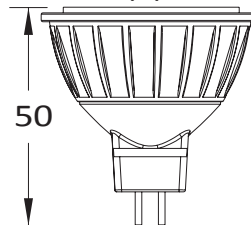

## LEDMR165W 5W LED Globe

# GRE Lighting

R & C Agency International  
Lighting Specialists for over 15 years

Diameter (Ø) : 50mm

Enclosable: No  
Lamp Base: MR16  
Dimmable: Yes, if Dimmable Transformer is used

\*\*IP65 version available

Item Code	Wattage	Input	Lumen Output	Beam Angle	Colour Temperature	Size D x L
LEDMR165WCWL	5W	12V	345 Lm	60°	5700K	50 x 50 mm
LEDMR165WWWL	5W	12V	290 Lm	60°	3000K	50 x 50 mm
LEDMR165WCWS	5W	12V	345 Lm	22°	5700K	50 x 50 mm
LEDMR165WWWS	5W	12V	290 Lm	22°	3000K	50 x 50 mm