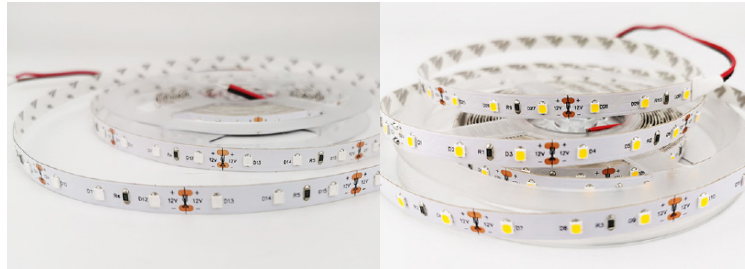

**LEDROPE12CW10WO**  
 10W per Metre Cool White  
 IP20 12V Open Strip Light

**ROPE-CON8MM**  
 To connect cable to  
 8mm strip light  
 No Soldering Required

**ROPE-JOIN8MM**  
 To join two pieces of 8mm  
 strip light together  
 No Soldering Required

- Description:** 12V DC Open LED Strip Light. Available in 10W per metre. It is recommended that these are to be stuck on metal material that can act as a heat sink. This is not recommended to be run at 24 hours per day, the maximum we recommend is 8 hours continuous use per day. Voltage drop occurs any length after 5m. After this point brightness will drop off gradually.
- Input:** 12V DC
- Current:** 830mA
- LED per Series:** 60 LEDs per metre
- LED Type:** SMD 2835
- Dimmable:** Yes
- Comes with Adhesive Backing:** Yes
- Maximum Single Run:** 10m
- Length per Reel:** 50m

Item Code	Wattage/Metre	Lumen/Metre	Beam Angle	CCT	LED Colour	Size W x H	Cutttable Size
ROPE12CW10WO	10W	1020 Lm	120°	5000K	Cool White	8 x 1.5 mm	50 mm

**R&C AGENCY INTERNATIONAL**

94 Wecker Road,  
 Mansfield, QLD, 4122

Total Length per Transformer	10W/m Strip Light
17 m	TM12VDC360WIPDF (IP66, Dimmable)
18 m	
19 m	
20 m	
21 m	
22 m	
23 m	
24 m	
25 m	
26 m	
27 m	
28 m	