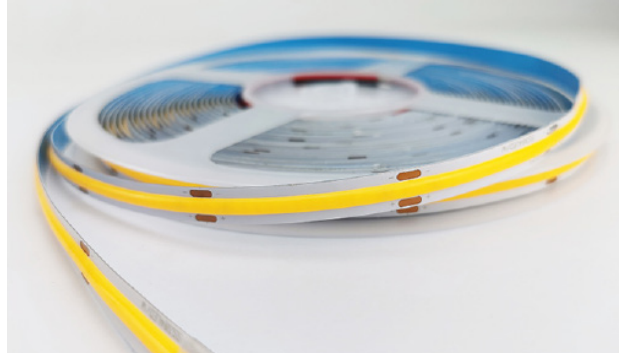

ROPE24CW8WCB

8W IP33 8W per Metre IP33 24V
COB Strip Light - Cool White

GRE Lighting

R & C Agency International
Lighting Specialists for over 15 years

Description: 24VDC dimmable COB-inspired aesthetic design for dot free illumination. Available in 8W per metre. It is recommended that these are to stuck on metal material that can act as a heat sink. This is not recommended to be run at 24 hours per day, the maximum we recommend is 8 hours continuous use per day.

Input 24V DC

Current 330mA

LED per Series: 320 LEDs per metre

LED Type: COB Like LEDs

Dimmable: Yes

Adhesive Backing: Yes

Maximum Single Run: 10m

Length per Reel: 10m

Item Code	Wattage/Metre	Lumen/Metre	Beam Angle	CCT	LED Colour	Size W x H	Cutttable Size
ROPE24CW8WCB	8W	800-900 Lm	120°	6000K	Day White	8 x 2 mm	50 mm

R&C AGENCY INTERNATIONAL

94 Wecker Road,
Mansfield, QLD, 4122

GRE Lighting

R & C Agency International
Lighting Specialists for over 15 years

Total Length per Transformer	W/m Strip Light
1 m	TM24VDC24WN
2 m	TM24VDC25W/TF
3 m	TM24VDC30WD (Dimmable)
4 m	TM24VDC40WIPFT (IP66)
5 m	TM24VDC50W
6 m	TM24VDC60WIPFT (IP66) TM24VDC60WN
7 m	
8 m	TM24VDC100WIPDF (IP66, Dimmable)
9 m	TM24VDC100WIPFT (IP66)
10 m	
11 m	
12 m	TM24VDC120W
13 m	
14 m	
15 m	
16 m	TM24VDC200WIPDF (IP66, Dimmable)
17 m	TM24VDC200WIPFT (IP66)
18 m	
19 m	
20 m	