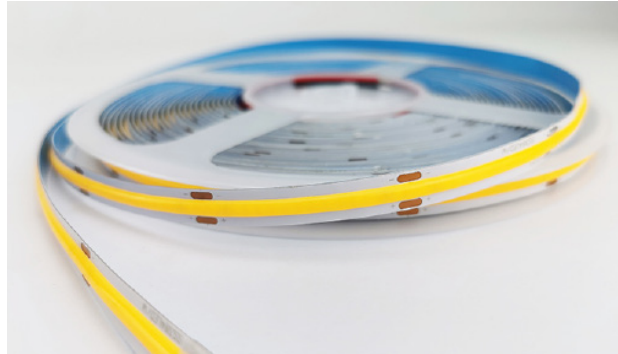

ROPE24NW14WCB
 14W per Metre IP33 24V
 COB Strip Light - Natural White

GRC Lighting

R & C Agency International
 Lighting Specialists for over 15 years

Description: 24VDC dimmable COB-inspired aesthetic design for dot free illumination. Available in 14W per metre. It is recommended that these are to stuck on metal material that can act as a heat sink. This is not recommended to be run at 24 hours per day, the maximum we recommend is 8 hours continuous use per day.

Input: 24V DC
Current: 580mA
LED per Series: 528 LEDs per metre
LED Type: COB Like LEDs
Dimmable: Yes
Adhesive Backing: Yes
Maximum Single Run: 10m
Length per Reel: 10m

Item Code	Wattage/Metre	Lumen/Metre	Beam	CCT	LED Colour	Size W x H	Cuttable Size
ROPE24NW14WCB	14W	1400-1600 Lm	120°	4000K	Natural White	10 x 2 mm	42 mm

ROPE24NW14WCB
 14W per Metre IP33 24V
 COB Strip Light - Natural White

GRC Lighting
R & C Agency International
Lighting Specialists for over 15 years

24V DC Transformer to suit Strip Light (By Wattage & Length)

Total Length per Transformer	14W/m Strip Light
1 m	TM24VDC24WN TM24VDC25W/TF TM24VDC30WIPD (Dimmable)
2 m	TM24VDC40WIPFT (IP66) TM24VDC50W
3 m	TM24VDC60WIPFT (IP66) TM24VDC60WN
4 m	TM24VDC100WIPDF (IP66, Dimmable) TM24VDC100WIPFT (IP66)
5 m	
6 m	TM24VDC120W
7 m	TM24VDC200WIPDF (IP66, Dimmable) TM24VDC200WIPFT (IP66)
8 m	
9 m	
10 m	
11 m	