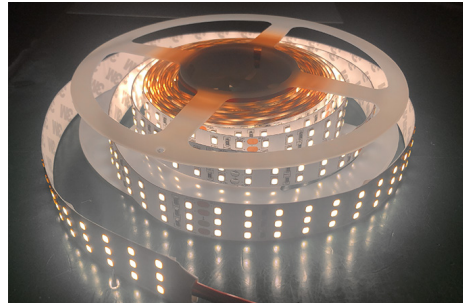

STRIP24V-40WO
 IP20 40W per Metre 24V Open
 Commercial Strip Light

GRC Lighting
R & C Agency International
Lighting Specialists for over 15 years

Description: 40W per metre, 24V DC commercial strip light. it is recommended that these are to stuck on metal material that can act as a heat sink. This is not recommended to be run at 24 hours per day, the maximum we recommend is 8 hours continuous use per day.

Input 24V DC
Current 167mA
LED per Series: 252 LEDs per metre
LED Type: SMD2835
Dimmable: Yes
Adhesive Backing: Yes
Maximum Single Run: 5m
Length per Reel: 5m

Item Code	Wattage/Metre	Lumen Output	CCT	LED Colour	Size W x H	Cutttable Size
STRIP24V-3K40WO	40W	4000 Lm/metre	3000K	Warm White	20 x 1.4 mm	71.4 mm
STRIP24V-4K40WO	40W	4000 Lm/metre	4000K	Natural White	20 x 1.4 mm	71.4 mm