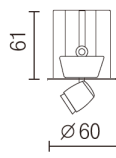

D051 D052 D053 Multi Function Luminaire

GRE Lighting

R & C Agency International
Lighting Specialists for over 15 years

Optional Honeycomb

D051-R

D052-R

D053-R

Description: Class leading multifunction luminaire capable of producing a downlight or spotlight effect. Range of wattages available for uses from display case lighting, artwork showcasing to more. Special hinge bracket allows 355° rotation, 90° tilt. Precise light distribution for ultimate visual comfort. Optional honeycomb to further limit light spill. CRI90+ for superior colour rendition. Springs on sides for easy installation.

LED Type: COB LED

Material: Painted Aluminium

Dimmable: Optional

Include Driver: Yes, dimmable on request

*Photometric available upon request

Item Code	Wattage	Input	Lumen Output	Beam Angle	Colour Temperature	Fitting Colour	Cut Size D
D051-R	3W	700mA, 3.4V	170 Lm / 175 Lm	8° / 12° / 24° / 36°	3000K / 4000K	Black / White	50 mm
D052-R	9W	500mA, 18V	900 Lm / 927 Lm	15° / 24° / 36° / 50°	3000K / 4000K	Black / White	68 mm
D053-R	13W	350mA, 36V	1300 Lm / 1339 Lm	15° / 24° / 36° / 50°	3000K / 4000K	Black / White	100 mm