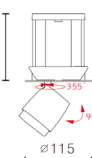

D051 D052 D053 Multi Function Luminaire

GRE Lighting

R & C Agency International
Lighting Specialists for over 15 years

Optional Honeycomb

D051-R

D052-R

D053-R

Description: Class leading multifunction luminaire capable of producing a downlight or spotlight effect. Range of wattages available for uses from display case lighting, artwork showcasing to more. Special hinge bracket allows 355° rotation, 90° tilt. Precise light distribution for ultimate visual comfort. Optional honeycomb to further limit light spill. CRI90+ for superior colour rendition. Springs on sides for easy installation.

LED Type: COB LED

Material: Painted Aluminium

Dimmable: Optional

Include Driver: Yes, dimmable on request

*Photometric available upon request

Item Code	Wattage	Input	Lumen Output	Beam Angle	Colour Temperature	Fitting Colour	Cut Size D
D051-R	3W	700mA, 3.4V	170 Lm / 175 Lm	8° / 12° / 24° / 36°	3000K / 4000K	Black / White	50 mm
D052-R	9W	500mA, 18V	900 Lm / 927 Lm	15° / 24° / 36° / 50°	3000K / 4000K	Black / White	68 mm
D053-R	13W	350mA, 36V	1300 Lm / 1339 Lm	15° / 24° / 36° / 50°	3000K / 4000K	Black / White	100 mm