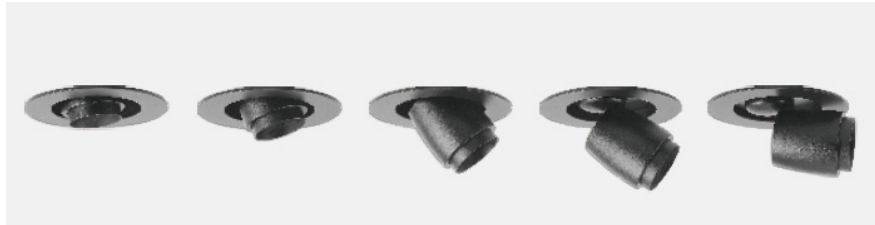

D051 D052 D053 Multi Function Luminaire

GRE Lighting

R & C Agency International
Lighting Specialists for over 15 years

Optional Honeycomb

D051-R

D052-R

D053-R

Description: Class leading multifunction luminaire capable of producing a downlight or spotlight effect. Range of wattages available for uses from display case lighting, artwork showcasing to more. Special hinge bracket allows 355° rotation, 90° tilt. Precise light distribution for ultimate visual comfort. Optional honeycomb to further limit light spill. CRI90+ for superior colour rendition. Springs on sides for easy installation.

LED Type: COB LED

Material: Painted Aluminium

Dimmable: Optional

Include Driver: Yes, dimmable on request

*Photometric available upon request

Item Code	Wattage	Input	Lumen Output	Beam Angle	Colour Temperature	Fitting Colour	Cut Size D
D051-R	3W	700mA, 3.4V	170 Lm / 175 Lm	8° / 12° / 24° / 36°	3000K / 4000K	Black / White	50 mm
D052-R	9W	500mA, 18V	900 Lm / 927 Lm	15° / 24° / 36° / 50°	3000K / 4000K	Black / White	68 mm
D053-R	13W	350mA, 36V	1300 Lm / 1339 Lm	15° / 24° / 36° / 50°	3000K / 4000K	Black / White	100 mm