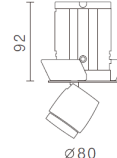

D051 D052 D053 Multi Function Luminaire

GRE Lighting

R & C Agency International
Lighting Specialists for over 15 years

Optional Honeycomb

D051-R

D052-R

D053-R

Description: Class leading multifunction luminaire capable of producing a downlight or spotlight effect. Range of wattages available for uses from display case lighting, artwork showcasing to more. Special hinge bracket allows 355° rotation, 90° tilt. Precise light distribution for ultimate visual comfort. Optional honeycomb to further limit light spill. CRI90+ for superior colour rendition. Springs on sides for easy installation.

LED Type: COB LED

Material: Painted Aluminium

Dimmable: Optional

Include Driver: Yes, dimmable on request

*Photometric available upon request

Item Code	Wattage	Input	Lumen Output	Beam Angle	Colour Temperature	Fitting Colour	Cut Size D
D051-R	3W	700mA, 3.4V	170 Lm / 175 Lm	8° / 12° / 24° / 36°	3000K / 4000K	Black / White	50 mm
D052-R	9W	500mA, 18V	900 Lm / 927 Lm	15° / 24° / 36° / 50°	3000K / 4000K	Black / White	68 mm
D053-R	13W	350mA, 36V	1300 Lm / 1339 Lm	15° / 24° / 36° / 50°	3000K / 4000K	Black / White	100 mm