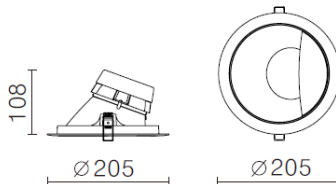

D046-R
17W Wall Washer Downlight

GRC Lighting

R & C Agency International
Lighting Specialists for over 15 years

Description: 17W 1700Lm IP44 downlight producing uniform and wide wall washer effect, perfect for replacing PLC wall washers. COB LED technology for efficient lighting. Features specially designed reflector and body for shaping light. Optimum positioning: 0.8m~1m away from wall and 1.2~1.8m apart between fittings.

LED Type: COB LED

Material: Aluminium

Dimmable: Yes, with selected dimmers and drivers

Include Driver: Dimmable driver

Item Code	Wattage	Input	Lumen Output	Beam	CCT	Fitting Colour	Size D x H	Cut Size D
D046-R	17W	500mA, 29-32V	1700Lm	60°	3000K	Black / White	205 x 108 mm	175mm