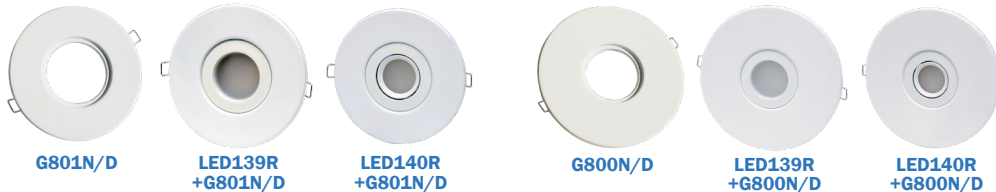

## LED139R LED140R

13W Premium Downlight with 70mm Cut Size

# GRC Lighting

R & C Agency International  
Lighting Specialists for over 15 years

LED139R

LED140R

- Description: 13W Commercial grade dimmable LED downlight available in fixed and gimble.
- LED Type: SMD LED
- Material: Aluminium Body
- Dimmable: Yes
- Include Driver: Yes, with Flex & Plug
- Mounting Method: Recessed
- Warranty: 2 years replacement warranty

\*Please note, Dimmable with RCADIMMERHD200T.

\*Optional: C-Bus System Compatible (Leading Edge). 6 per channel.

Item Code	Wattage	Input	Lumen Output	Beam Angle	Colour Temperature	Fitting Colour	Size D x H	Cut Size D
LED139R	13W	700mA, 16V	520 Lm / 600 Lm	120°	3000K / 6000K	Silver / White	80 x 75mm	70 mm
LED140R	13W	700mA, 16V	520 Lm / 600 Lm	120°	3000K / 6000K	Black / White	80 x 75mm	70 mm

### Optional conversion plates to suit LED139 & LED140

Item Code	Size of Downlight Cut Size to fit	Size of Downlight Trim to fit	Minimum Hole conversion can cover	Maximum Hole conversion plate can cover	Conversion plate Overall Size	Colour
G800N/D	73 mm	84 mm	110 mm	195 mm	200 mm	White and Brushed Chrome
G801N/D	73 mm	84 mm	110 mm	145 mm	158 mm	White