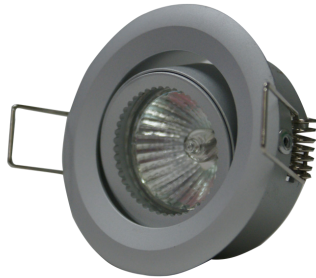

**RCAD1-111 RCAD1-131
IP20 MR11 Downlight**

GRE Lighting

*R & C Agency International
Lighting Specialists for over 15 years*

65mm (D)

RCAD1-111

60mm (D)

RCAD1-131

Description: Downlight featuring intensive anodic treatment coating suitable for coastal environment. Optional LED available.

Material: Anodised Aluminium

Lamp Base: MR11

Item Code	Max. Lamp Wattage	Input	Fitting Colour	Size D	Cut Size D
RCAD1-111	3W MR11 N TYPE	12V	Silver, White	65 mm	56 mm
RCAD1-131	3W MR11 N TYPE	12V	Silver	60 mm	45 mm