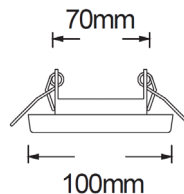

G881 Perspective

GRC Lighting

R & C Agency International
Lighting Specialists for over 15 years

Description: Decorative frost glass trim downlight. Optional LED available.

Material: Aluminium, Glass

Lamp Base: MR16

Item Code	Max. Lamp Wattage	Input	Fitting Colour	Size D x H	Cut Size D
G881	50W	12V	Frost	100 x 52 mm	70 mm

MR16 LED Globe(s) to suit the fittings

LED Module(s) to suit the fittings

R&C AGENCY INTERNATIONAL