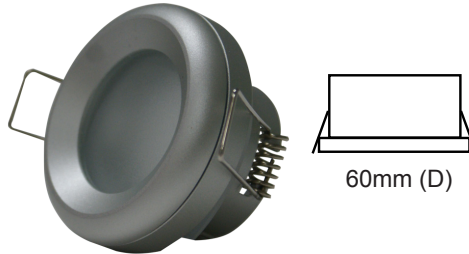

**RCAD1-931
IP63 MR11 Downlight**

GRC Lighting

*R & C Agency International
Lighting Specialists for over 15 years*

RCAD1-931

Description: Downlight featuring intensive anodic treatment coating suitable for coastal environment. Optional LED available.
 Material: Anodised Aluminium
 Lamp Base: MR11

Item Code	Max. Lamp Wattage	Input	Fitting Colour	Size D	Cut Size D
RCAD1-931	3W MR11 N TYPE	12V	Silver	60 mm	45 mm

MR11 LED Globe(s) to suit the fittings

LEDMR11-3W

LEDMR11-3WN

R&C AGENCY INTERNATIONAL

94 Wecker Road,
Mansfield, QLD, 4122