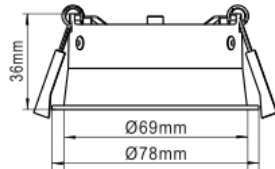

**G760/G761/G762**  
Thin Trim Module kit frames

Thin trim, fixed frames with recessed placement for LED light source of your choice. Available as frame only, or as complete kits.

*Note: Frame must be taken out of ceiling to change lamp/modules in event of failure. Minimum ceiling height required is 130mm when paired with 12w module.*

<b>ORDERING CODE</b>	<b>G760BK G761WH</b>	<b>G761WH G761BK</b>	<b>G762WH G762BK</b>
<b>COMPATIBLE WITH</b>	Modules (12w, 15w) Gu10 (5, 8, 10w) MR16 (4, 5, 7, 10w)	Modules (12w, 15w) Gu10 (5, 8, 10w) MR16 (4, 5, 7, 10w)	Modules (12w, 15w) Gu10 (5, 8, 10w) MR16 (4, 5, 7, 10w)
<b>Frame Type</b>	Fixed	Fixed	<b>Adjustable</b>
<b>Colour</b>	White Black	White Black	White Black
<b>IP Rating</b>	44	44	<b>20</b>
<b>Cutout</b>	70mm	90mm	90mm
<b>Overall</b>	78mm	100mm	100mm