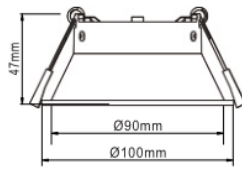

**G760/G761/G762**  
Thin Trim Module kit frames

Thin trim, fixed frames with recessed placement for LED light source of your choice. Available as frame only, or as complete kits.

*Note: Frame must be taken out of ceiling to change lamp/modules in event of failure. Minimum ceiling height required is 130mm when paired with 12w module.*

<b>ORDERING CODE</b>	<b>G760BK G761WH</b>	<b>G761WH G761BK</b>	<b>G762WH G762BK</b>
<b>COMPATIBLE WITH</b>	Modules (12w, 15w) Gu10 (5, 8, 10w) MR16 (4, 5, 7, 10w)	Modules (12w, 15w) Gu10 (5, 8, 10w) MR16 (4, 5, 7, 10w)	Modules (12w, 15w) Gu10 (5, 8, 10w) MR16 (4, 5, 7, 10w)
<b>Frame Type</b>	Fixed	Fixed	<b>Adjustable</b>
<b>Colour</b>	White Black	White Black	White Black
<b>IP Rating</b>	44	44	<b>20</b>
<b>Cutout</b>	70mm	90mm	90mm
<b>Overall</b>	78mm	100mm	100mm