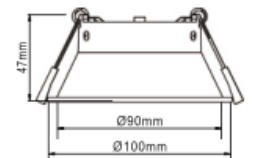

**G760/G761/G762**  
Thin Trim Module kit frames

Thin trim, fixed frames with recessed placement for LED light source of your choice. Available as frame only, or as complete kits.

*Note: Frame must be taken out of ceiling to change lamp/modules in event of failure. Minimum ceiling height required is 130mm when paired with 12w module.*

<b>ORDERING CODE</b>	<b>G760BK G761WH</b>	<b>G761WH G761BK</b>	<b>G762WH G762BK</b>
<b>COMPATIBLE WITH</b>	Modules (12w, 15w) Gu10 (5, 8, 10w) MR16 (4, 5, 7, 10w)	Modules (12w, 15w) Gu10 (5, 8, 10w) MR16 (4, 5, 7, 10w)	Modules (12w, 15w) Gu10 (5, 8, 10w) MR16 (4, 5, 7, 10w)
<b>Frame Type</b>	Fixed	Fixed	<b>Adjustable</b>
<b>Colour</b>	White Black	White Black	White Black
<b>IP Rating</b>	44	44	<b>20</b>
<b>Cutout</b>	70mm	90mm	90mm
<b>Overall</b>	78mm	100mm	100mm