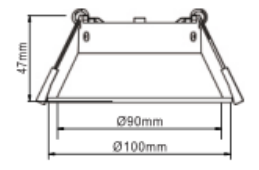

IP44 MODULE FRAMES

Thin trim, fixed frames with recessed placement for LED light source of your choice. Available as frame only, or as complete kits.

Note: Frame must be taken out of ceiling to change lamp/modules in event of failure.

ORDERING CODE	G760BK G761WH	G761WH G761BK	G762WH G762BK
COMPATIBLE WITH	Modules (12w, 15w) Gu10 (5, 8, 10w) MR16 (4, 5, 7, 10w)	Modules (12w, 15w) Gu10 (5, 8, 10w) MR16 (4, 5, 7, 10w)	Modules (12w, 15w) Gu10 (5, 8, 10w) MR16 (4, 5, 7, 10w)
Frame Type	Fixed	Fixed	Adjustable
Colour	White Black	White Black	White Black
IP Rating	44	44	20
Cutout	70mm	90mm	90mm
Overall	78mm	100mm	100mm