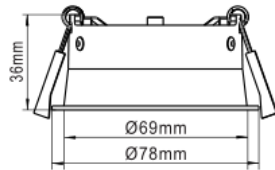

IP44 MODULE FRAMES

Thin trim, fixed frames with recessed placement for LED light source of your choice. Available as frame only, or as complete kits.

Note: Frame must be taken out of ceiling to change lamp/modules in event of failure.

ORDERING CODE	G760BK G761WH	G761WH G761BK	G762WH G762BK
COMPATIBLE WITH	Modules (12w, 15w) Gu10 (5, 8, 10w) MR16 (4, 5, 7, 10w)	Modules (12w, 15w) Gu10 (5, 8, 10w) MR16 (4, 5, 7, 10w)	Modules (12w, 15w) Gu10 (5, 8, 10w) MR16 (4, 5, 7, 10w)
Frame Type	Fixed	Fixed	Adjustable
Colour	White Black	White Black	White Black
IP Rating	44	44	20
Cutout	70mm	90mm	90mm
Overall	78mm	100mm	100mm