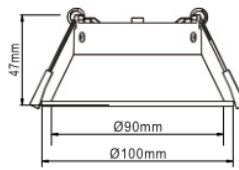

IP44 MODULE FRAMES

Thin trim, fixed frames with recessed placement for LED light source of your choice. Available as frame only, or as complete kits.

Note: Frame must be taken out of ceiling to change lamp/modules in event of failure.

ORDERING CODE	G760BK G761WH	G761WH G761BK	G762WH G762BK
COMPATIBLE WITH	Modules (12w, 15w) Gu10 (5, 8, 10w) MR16 (4, 5, 7, 10w)	Modules (12w, 15w) Gu10 (5, 8, 10w) MR16 (4, 5, 7, 10w)	Modules (12w, 15w) Gu10 (5, 8, 10w) MR16 (4, 5, 7, 10w)
Frame Type	Fixed	Fixed	Adjustable
Colour	White Black	White Black	White Black
IP Rating	44	44	20
Cutout	70mm	90mm	90mm
Overall	78mm	100mm	100mm