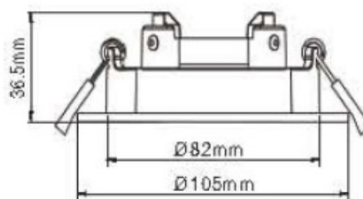

G763 Recessed Gimble Frame

GRC Lighting

*R & C Agency International
Lighting Specialists for over 15 years*

Description: Modern design featuring deep recessed lamp placement and smooth gimble adjustment. Compatible with modules and MR16 lamps with diameter of 50mm

Material: Aluminium

Lamp Base: MR16 Lamps / LED Module

Item Code	Max. Lamp Wattage	Fitting Colour	Size D x H	Cut Size D
G763	20W LED Module / MR16	Black / White	105 x 36.5 mm	90 mm

MR16 LED Globe(s) to suit the fittings