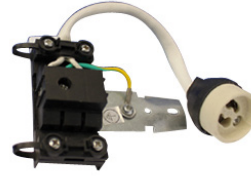

G736 & G836 & G836C Twist Cap Centre Tilt

GRE Lighting

R & C Agency International
Lighting Specialists for over 15 years

Optional
PA12GZ10 Kit

Description: Well balanced mechanical design featuring tight gap between centre and trim. Single arm clip for easy installation. 25 degree tilt. Optional baffle to reduce glare. Optional LED available.

Material: Aluminium

Lamp Base: MR16

GU10 Version Available

Item Code	Max. Lamp Wattage	Input	Fitting Colour	Size D x H	Cut Size D
G736	50W	12V	White	96 x 48 mm	85 mm
G836	50W	12V	Brushed Chrome, Black, Satin Chrome, Silver, White	96 x 48 mm	85 mm