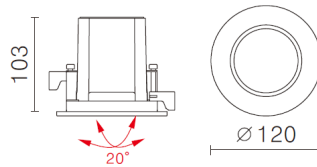

D208-R
 IP66 IK06 Outdoor
 Commercial Ceiling Light

GRC Lighting
R & C Agency International
Lighting Specialists for over 15 years

Description: 5.4W Outdoor recessed ceiling downlight with IP66/IK06 protection. Delicate mechanical design and sufficient heat management guarantee long lifespan. Eco-friendly technology of COB with energy saving and low maintenance cost. Deep waffle frame provide better glaring control, 30 degree cut-off angle. No UV radiation.

LED Type: COB LED

Material: Aluminium

Dimmable: Optional

Include Driver: Yes, non-dimmable driver enclosed in weather proof box

Optional Beam: D208-R: 15° / 24° / 36° available on request

| Item Code | Wattage | Input | Lumen Output | Beam | Colour Temp | Fitting Colour | Size D x H | Cut Size D |
|-----------|---------|------------|-----------------|------|---------------|----------------|--------------|------------|
| D208-R | 5W | 150mA, 36V | 650 Lm / 670 Lm | 50° | 3000K / 4000K | Black / White | 120 x 103 mm | 100 mm |