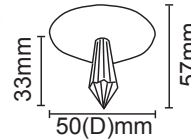

LED101 LED102 1W Semi Recessed Downlight

GRC Lighting

R & C Agency International
Lighting Specialists for over 15 years

LED101

LED102WW

Description:	1x1W Semi Recessed LED Decorative Sparkler.
Material:	Anodized Aluminium with decorative sparkler
Inclusion:	Lead and connector
Dimmable:	Yes, if use dimmable driver
Include Driver:	No
Mounting Method:	Semi Recessed
Wiring Method:	Series Connection

Item Code	Wattage	Input	Colour Temperature	Fitting Colour	Size D x H	Size (Profile) H	Cut Size D
LED101CW	1W	350mA, 9V	6000K	Anodised aluminium	30 x 60 mm	30 mm	19 mm
LED102WW	1W	350mA, 9V	3000K	Anodised aluminium	50 x 57 mm	33 mm	38 mm