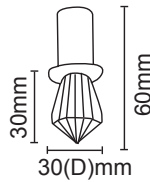

LED101 LED102 1W Semi Recessed Downlight

GRC Lighting

R & C Agency International
Lighting Specialists for over 15 years

LED101

LED102WW

Description:	1x1W Semi Recessed LED Decorative Sparkler.
Material:	Anodized Aluminium with decorative sparkler
Inclusion:	Lead and connector
Dimmable:	Yes, if use dimmable driver
Include Driver:	No
Mounting Method:	Semi Recessed
Wiring Method:	Series Connection

Item Code	Wattage	Input	Colour Temperature	Fitting Colour	Size D x H	Size (Profile) H	Cut Size D
LED101CW	1W	350mA, 9V	6000K	Anodised aluminium	30 x 60 mm	30 mm	19 mm
LED102WW	1W	350mA, 9V	3000K	Anodised aluminium	50 x 57 mm	33 mm	38 mm