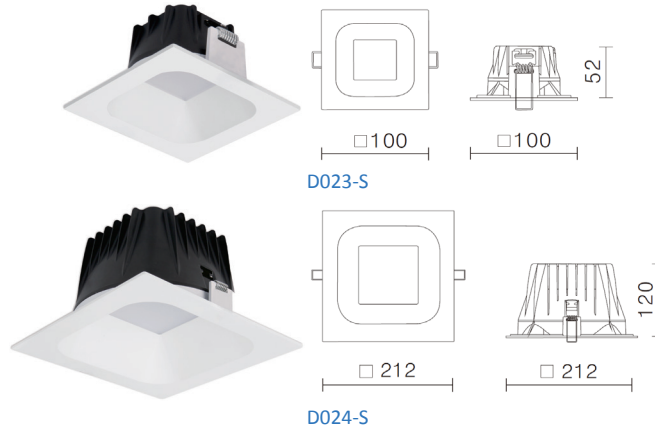

D023-S D024-S IP44 Square Downlights

GRC Lighting

R & C Agency International
Lighting Specialists for over 15 years

Description: Square IP44 LED downlight with round cut-out for easy installation. Stylish design with a range of lumen packages (8W, 10W, 28W) make it perfect for replacing existing PLC fittings in up-market installs. The latest LED technology combined with efficient thermal management for long life. High efficient diffuser for uniform light emission with anti-glare control.

LED Type: SMD LED

Material: Aluminium

Dimmable: Optional, with selected dimmer & driver

Include Driver: Yes, non-dimmable driver with flex & plug

Item Code	Wattage	Input	Lumen Output	Beam	Colour Temp	Fitting Colour	Size L x W x H	Cut Size D
D023-S-8W	8W	500mA, 13.5-16.5V	1100 Lm / 1133 Lm	80°	3000K / 4000K	Black / White	100 x 100 x 52 mm	90 mm
D023-S-10W	10W	500mA, 17.4-19.2V	1000 Lm / 1030 Lm	80°	3000K / 4000K	Black / White	100 x 100 x 52 mm	90 mm
D024-S	28W	700mA, 34.8-38.4V	2700 Lm / 2781 Lm	80°	3000K / 4000K	Black / White	212 x 212 x 120 mm	200 mm