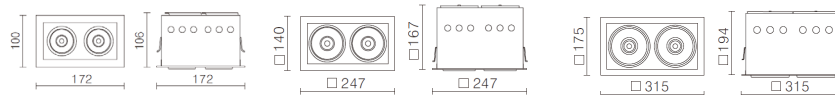

D016-2 D017-2 D018-2
Duo Multi-functional Downlights

GRE Lighting
R & C Agency International
Lighting Specialists for over 15 years

Optional Honeycomb

D016-2

D017-2

D018-2

- Description:** Single and Duo adjustable multifunction luminaire designed for commercial environments featuring a non-visible cable aesthetic. 360° rotation and 70° to 90° tilt for different spot lighting options. Optional honeycomb is available to further limit beam spill. Quality COB LED technology coupled with purpose made heat management system to provide long fitting lifespan. Features twist lock system instead of traditional springs to avoid damage to ceiling. Single gang available.
- LED Type:** COB LED
- Material:** Aluminium
- Dimmable:** Optional, with selected dimmer & driver
- Include Driver:** D016-2 & D017-2 - Yes, Dimmable driver with flex & plug
D018-2 - Yes, Non-dimmable driver with flex & plug
- Optional Beams:** D016-2: 15° available on request.
D017-2: 10° available on request.
D018-2: 12° available on request.
- Fitting Colour:** Black / White

Item Code	Wattage	Input	Lumen Output	Beam	CCT	Fitting Colour	Size L x W x H	Cut Size L x W
D016-2	13W x 2	[350mA, 36V] x 2	[1300 Lm / 1339 Lm] x 2	24° / 36° / 50°	3000K / 4000K	Black / White	172 x 100 x 106 mm	90 x 158 mm
D017-2	25W x 2	[700mA, 36V] x 2	[2784 Lm / 2900 Lm / 2987 Lm] x 2	20° / 40° / 70°	2700K / 3000K / 4000K	Black / White	247 x 140 x 167 mm	125 x 229 mm
D018-2	38W x 2	[1050mA, 36V] x 2	[4400 Lm / 4532 Lm] x 2	20° / 40° / 70°	3000K / 4000K	Black / White	315 x 175 x 194 mm	160 x 295 mm