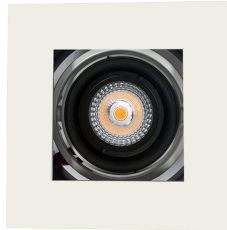

Description: An updated design of the traditional G759, now featuring 2 way centre tilt and revised architectural look. Standard 90mm round cut out. Compatible with LED modules and MR16/GU10 lamps . Easy install dual spring system. Refer to lamp for total height measurement if required. The downlight kits are available as non-dimmable, TRIAC dimmable, 1-10V or DALI dimmable depending on customer request. Standard 90mm round cut-out is perfect for updating from older halogen fittings. Available as frame only or as a complete kit with illumination.

Material: Aluminium

Module Material: Metal

Dimmable: Yes (Kit version only)

Include Driver: Yes, Dimmable driver with Flex & Plug (Kit version only)

Optional Accessories: **IC cage** - fits over the 12W module allowing IC protection.