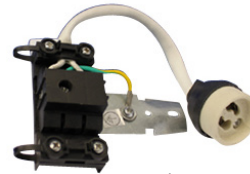

G827 Square Tilt, Round Cut Hole

GRC Lighting

R & C Agency International
Lighting Specialists for over 15 years

Optional
PA12GZ Kit

Description: Square trim complete with mechanical square centre for adjusting lamp position to 35 degree. Optional LED available.

Material: Aluminium

Lamp: MR16

Item Code	Max. Lamp Wattage	Input	Fitting Colour	Size L x W x H	Cut Size D
G827	20W Module / 10W MR16 LED	12V	White, Silver	118 x 118 x 50 mm	105 mm

MR16 LED Globe(s) to suit the fittings